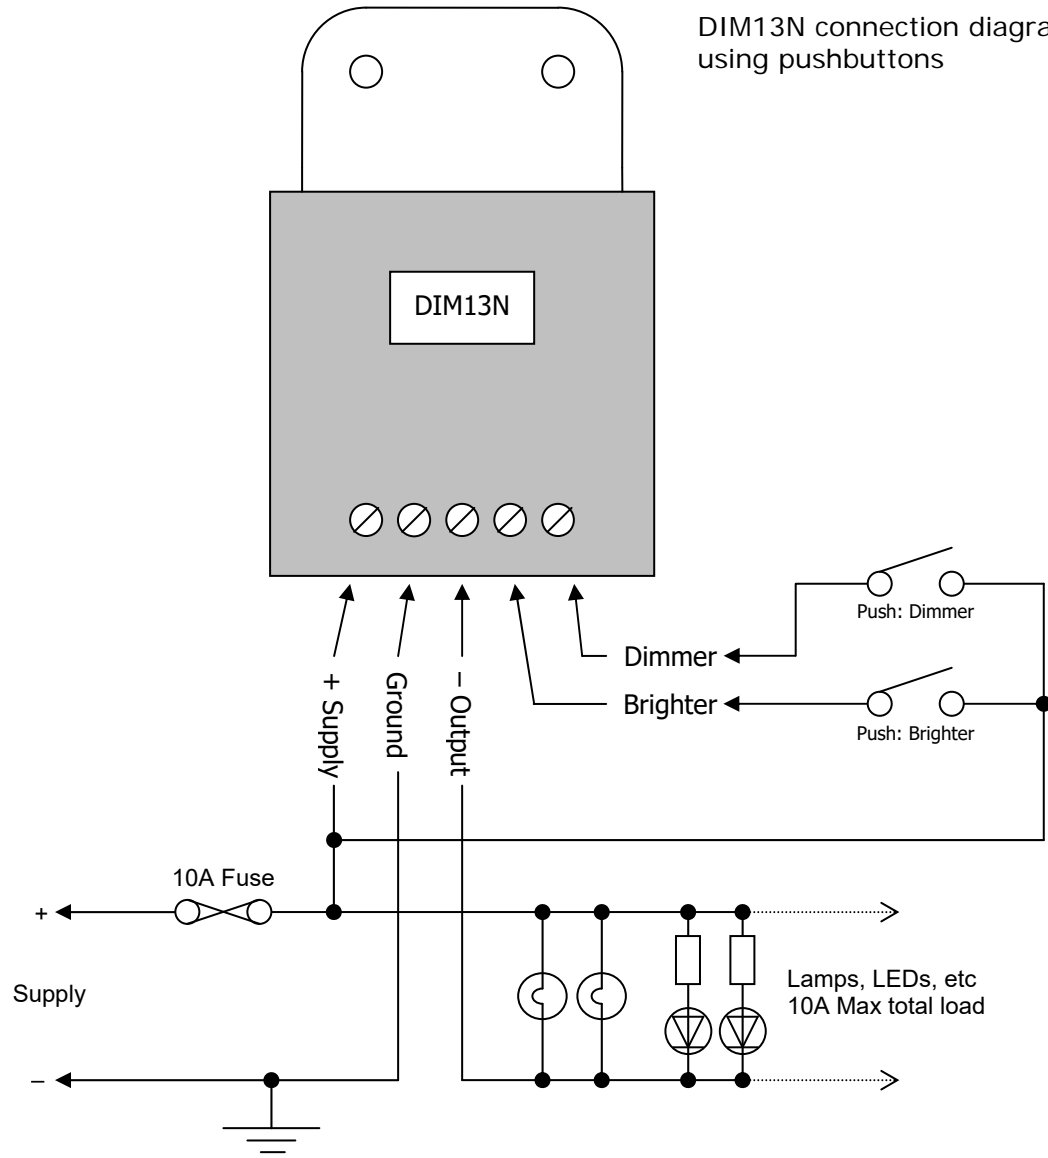

DIM13N connection diagram using pushbuttons

DIM13N connection diagram –  
using a centre off (on)-off-(on) rocker switch